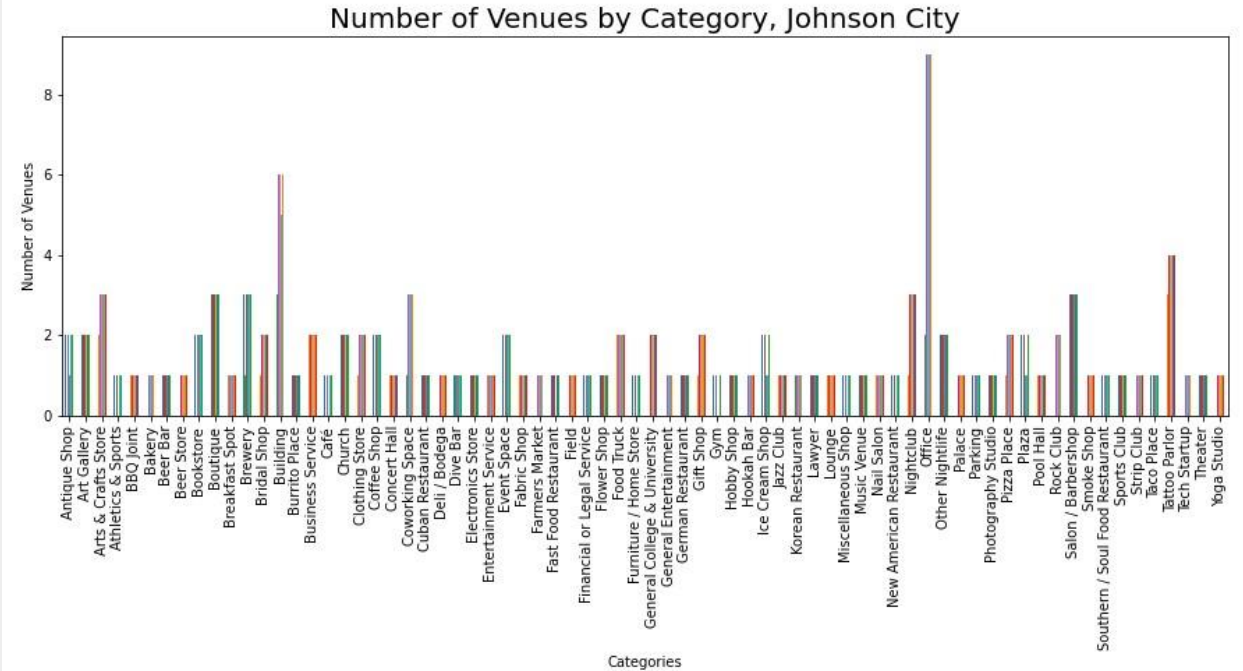

# Business Problem

Provide foundation data for deciding if opening a new restaurant in downtown Johnson City is advisable

	name	categories	address	crossStreet	lat	lng	labeledLatLngs	distance	postalCode	cc	city	state	country	formattedAddress	id
92	#occupyjohnsoncity	Field	NaN	NaN	36.315938	-82.349875	[{'label': 'display', 'lat': 36.31593814887468, 'lng': -82.34987511371533}]	168	NaN	US	NaN	Tennessee	United States	[Tennessee, United States]	4e999b105c5caa2f4519c541
71	112	None	NaN	NaN	36.316909	-82.351496	[{'label': 'display', 'lat': 36.31690884694869, 'lng': -82.35149623132787}]	74	37601	US	Johnson City	TN	United States	[Johnson City, TN 37601, United States]	4d732a68d145a1cd90e6bff3
95	2 Dye 4	Boutique	NaN	NaN	36.316238	-82.351931	[{'label': 'display', 'lat': 36.316237901728584, 'lng': -82.35193064207675}]	153	37604	US	Johnson City	TN	United States	[Johnson City, TN 37604, United States]	4f0732bae4b09a8a3da63599
111	4tress Studios	Rock Club	85 Buffalo St	NaN	36.316582	-82.352639	[{'label': 'display', 'lat': 36.316582, 'lng': -82.352639}, {'label': 'entrance', 'lat': 36.316475, 'lng': -82.352661}]	182	37604	US	Johnson City	TN	United States	[85 Buffalo St, Johnson City, TN 37604, United States]	4d7c0aa4136bf04dbd00588d
72	AVI	Building	207 E Main St	Buffalo	36.316920	-82.352032	[{'label': 'display', 'lat': 36.31692, 'lng': -82.352032}]	118	37604	US	Johnson City	TN	United States	[207 E Main St (Buffalo), Johnson City, TN 37604, United States]	4d839f09f1e56ea8c06b648a

## All Venues Dataframe

- We discovered a wide range of venues
- Included were nightclubs, bridal shops, and of course restaurants

# All Venues by Category

- 123 venues in downtown Johnson City
- Evenly distributed across a broad range of categories
- A good sign for a new restaurant